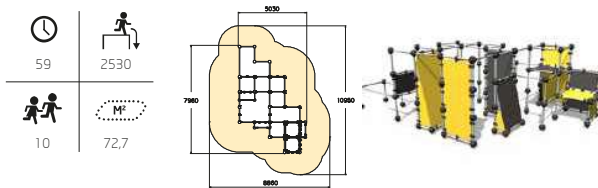

220526
Spider cage L