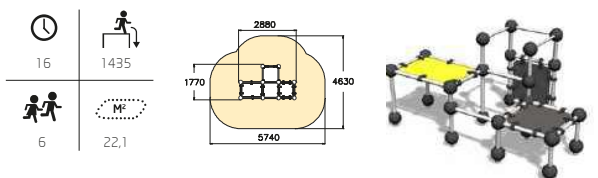

220594 Parkour M

Size: 17 x 14 m

Products:
220531, 220548, 220501,
220502, 220540, 220539,
220513, 220523, 220590,
220505, EU06008 x 2

1 220513 Gibbonswing L

220510
Gibbonswing S

220511
Gibbonswing M

220517
Spider cage XS