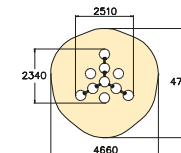

220505
Pyramid climber

160005 blue / black.